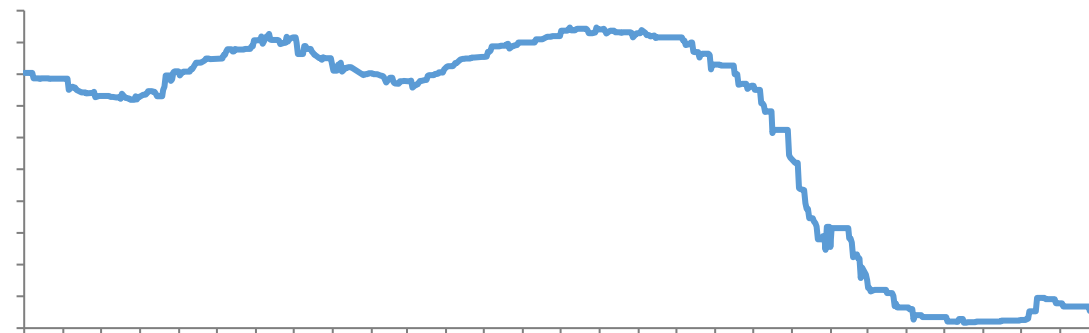

TC

1-7

+7.11% 7

102.8

+11.05%

SMM

[Dark blue header bar]

[Dark blue header bar]