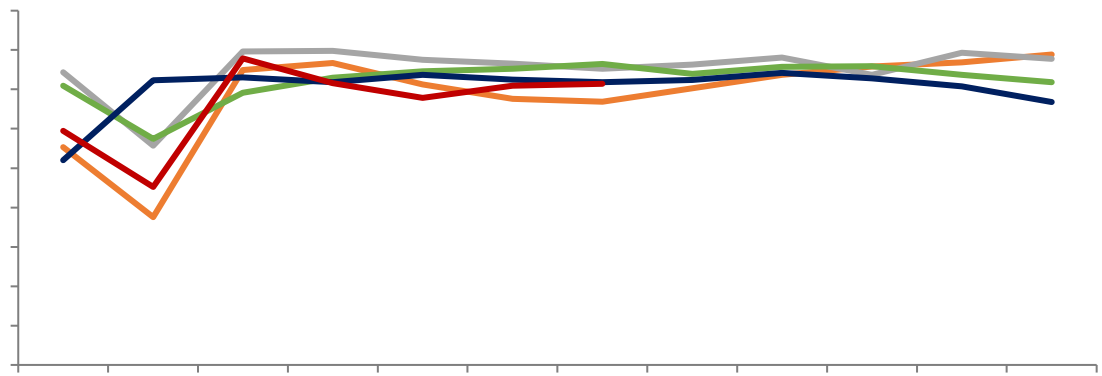

TC

1-7

+7.11% 7

102.8

+11.05%

SMM

[Dark blue header bar]

[Dark blue header bar]

— —
— —

— —

[Dark blue header bar]

—
—

[Redacted Title]

— Green — Dark Blue — Red

[Redacted Title]

— Dark Blue — Light Green — Red

[Redacted Title]

— Light Blue — Orange — Grey — Green — Dark Blue — Red

[Redacted Title]

— Light Blue — Dark Blue — Green — Red

Blue header bar

Blue header bar

Legend for top-left chart: Blue line, Yellow line, Green line, and a grey line.

Legend for top-right chart: Orange line and Yellow line.

Blue header bar

Blue header bar

Legend for bottom-left chart: Blue bar, Orange line, Yellow line, and a grey bar.

Legend for bottom-right chart: Blue line and Orange line.