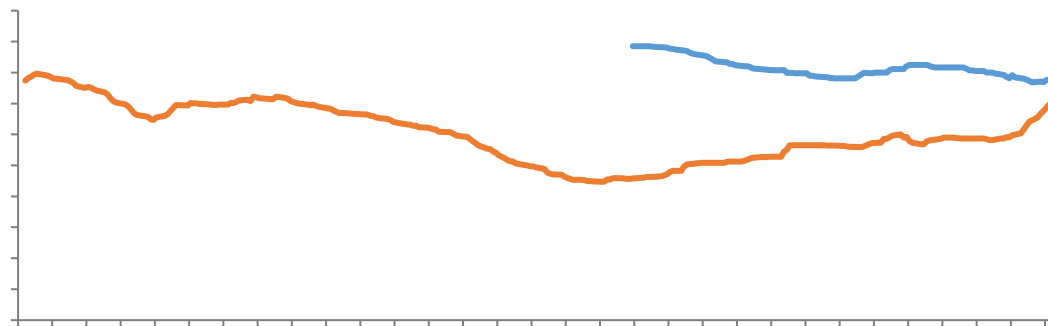

LME COMEX

SHFE

LME

COMEX