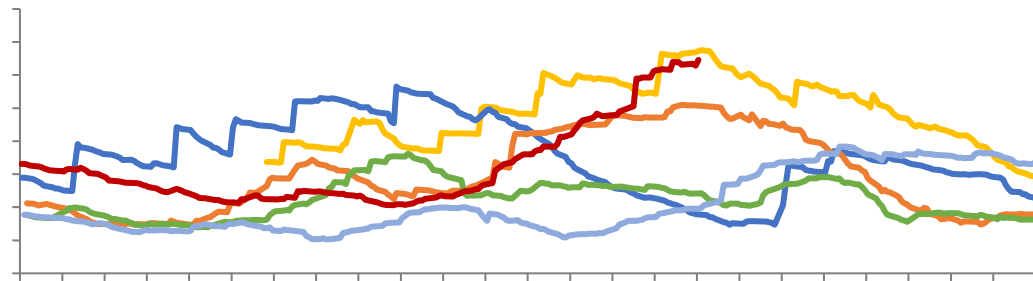

LME COMEX

SHFE

LME