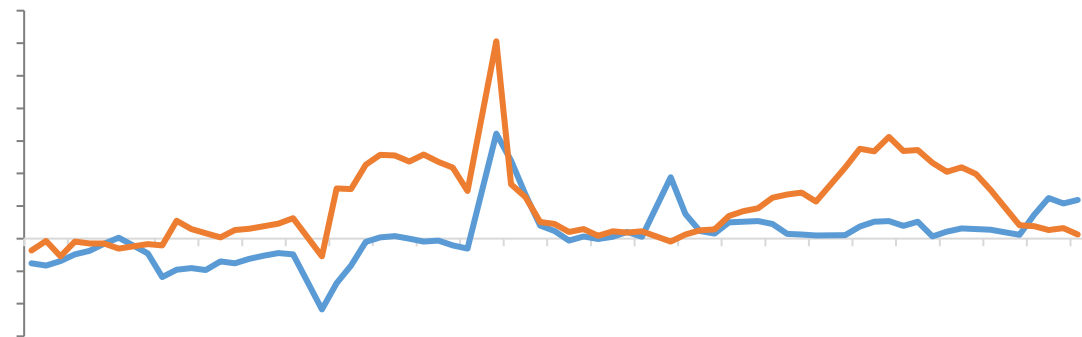

Blue header bar

Blue header bar

Legend for bottom-left chart: Blue bar, Orange line, Yellow line, and a grey bar.

Legend for bottom-right chart: Blue line and Orange line.