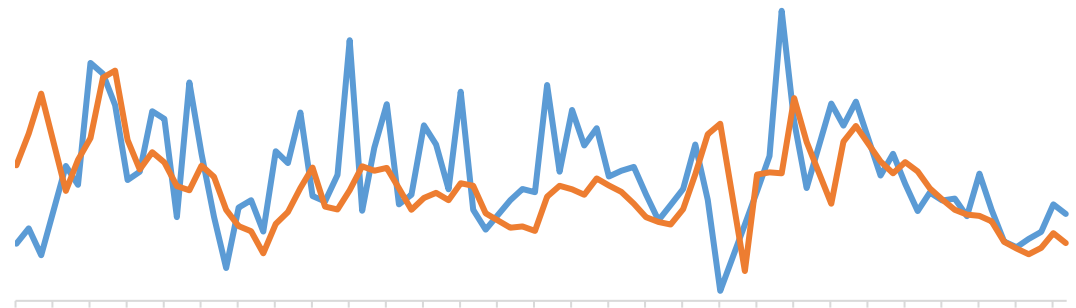

TC

1-7

+7.11% 7

102.8

+11.05%

SMM

[Dark blue header bar]

[Dark blue header bar]

— —
— —

— —

[Dark blue header bar]

—
—

[Redacted Title]

— Green — Dark Blue — Red

[Redacted Title]

— Dark Blue — Light Green — Red

[Redacted Title]

— Light Blue — Orange — Grey — Green — Dark Blue — Red

[Redacted Title]

— Light Blue — Dark Blue — Green — Red

Blue header bar

Blue header bar

Legend for top-left chart: Blue line, Yellow line, Green line, and a grey line.