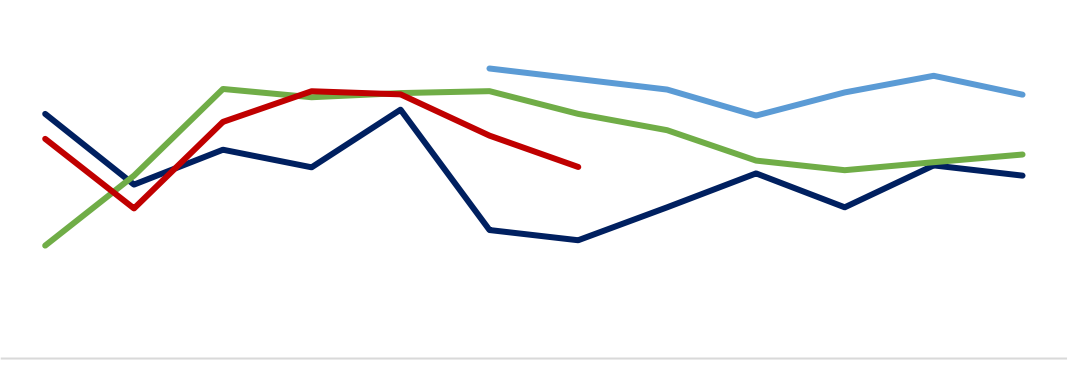

TC

1-7

+7.11% 7

102.8

+11.05%

SMM

[Dark blue header bar]

[Dark blue header bar]

— —
— —

— —

[Dark blue header bar]

—
—

[Redacted Title]

— Green — Dark Blue — Red

[Redacted Title]

— Dark Blue — Light Green — Red

[Redacted Title]

— Light Blue — Orange — Grey — Green — Dark Blue — Red

[Redacted Title]

— Light Blue — Dark Blue — Green — Red

Blue header bar

Blue header bar

Legend for top-left chart: Blue line, Yellow line, Green line, and a grey line.

Legend for top-right chart: Orange line and Yellow line.

Blue header bar

Blue header bar

Legend for bottom-left chart: Blue bar, Orange line, Yellow line, and a grey bar.

Legend for bottom-right chart: Blue line and Orange line.