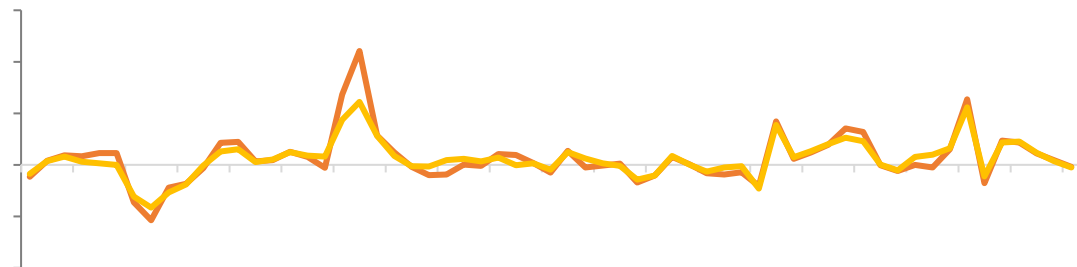

Blue header bar

Blue header bar

Legend for top-left chart: Blue line, Yellow line, Green line, and a grey line.