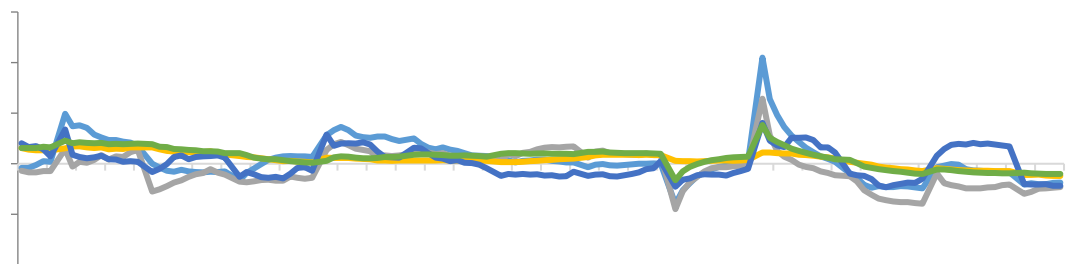

Blue header bar

Blue header bar

Legend for top-left chart: Blue line, Yellow line, Green line, and a grey line.