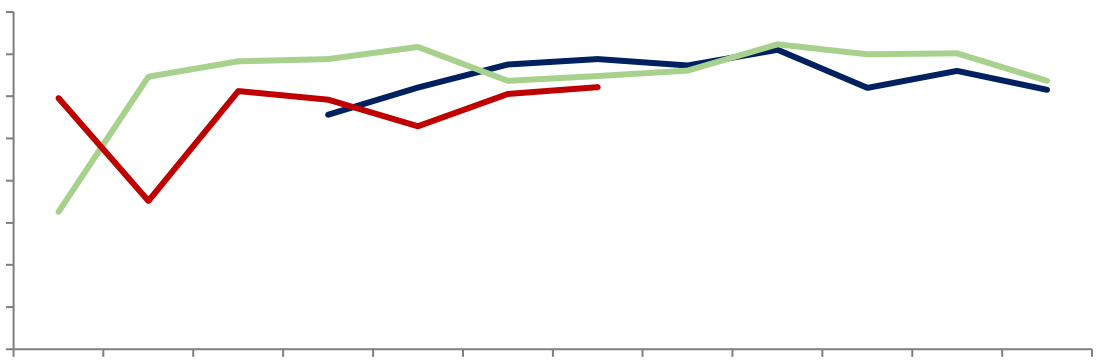

TC

1-7

+7.11% 7

102.8

+11.05%

SMM

[Dark blue header bar]

[Dark blue header bar]

— —
— —

— —

[Dark blue header bar]

—
—

[Redacted Title]

— Green — Dark Blue — Red

[Redacted Title]

— Dark Blue — Light Green — Red

[Redacted Title]

— Light Blue — Orange — Grey — Green — Dark Blue — Red

[Redacted Title]

— Light Blue — Dark Blue — Green — Red

Blue header bar

Blue header bar

Legend for top-left chart: Blue line, Yellow line, Green line, and a grey line.

Legend for top-right chart: Orange line and Yellow line.

Blue header bar

Blue header bar

Legend for bottom-left chart: Blue bar, Orange line, Yellow line, and a grey bar.

Legend for bottom-right chart: Blue line and Orange line.