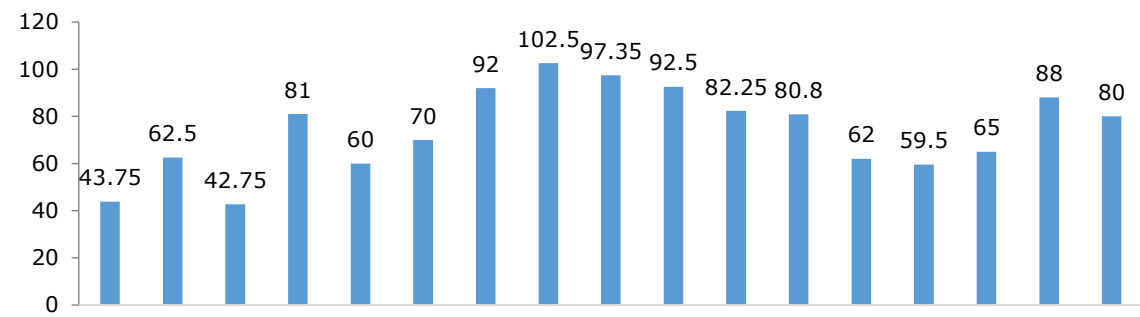

GDP

30 : :

PMI

CSPT

■

—

CSPT

TC

TC

1-7

+7.11% 7

102.8

+11.05%

SMM

[Dark blue header bar]

[Dark blue header bar]