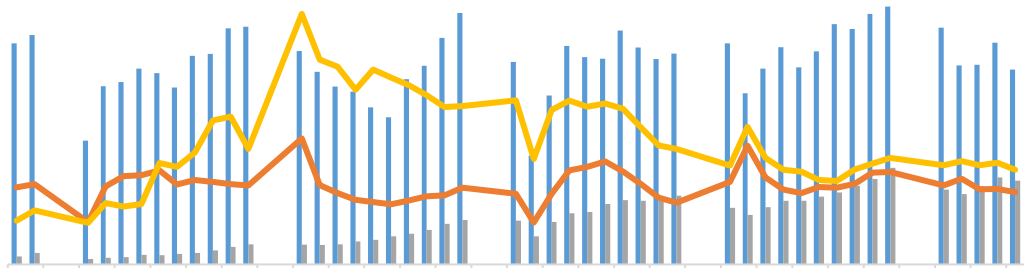

Blue header bar

Blue header bar

Legend for bottom-left chart: Blue bar, Orange line, Yellow line, and a grey bar.

Legend for bottom-right chart: Blue line and Orange line.