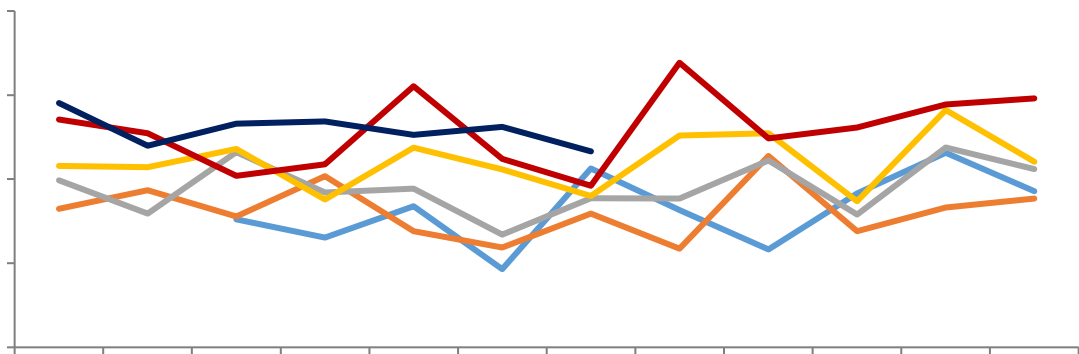

TC

1-7

+7.11% 7

102.8

+11.05%

SMM

[Dark blue header bar]

[Dark blue header bar]

— —
— —

— —

[Dark blue header bar]

—
—

[Redacted Title]

— Green — Dark Blue — Red

[Redacted Title]

— Dark Blue — Light Green — Red

[Redacted Title]

— Light Blue — Orange — Grey — Green — Dark Blue — Red

[Redacted Title]

— Light Blue — Dark Blue — Green — Red

Blue header bar

Blue header bar

Legend for top-left chart: Blue line, Yellow line, Green line, and a grey line.