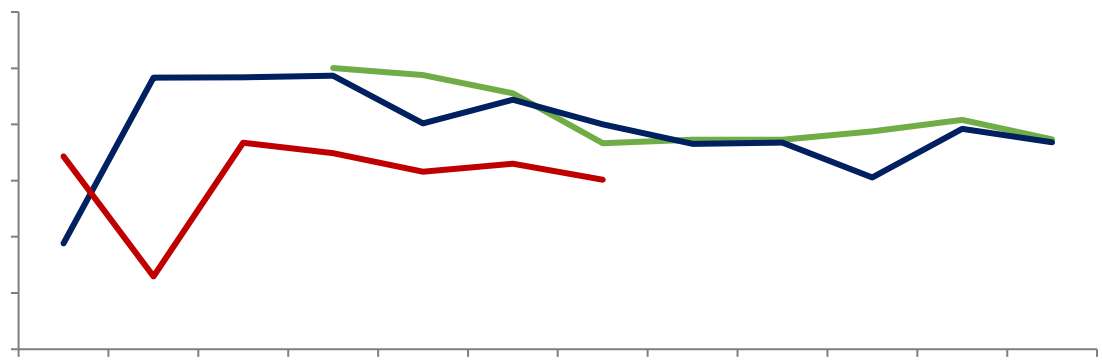

TC

1-7

+7.11% 7

102.8

+11.05%

SMM

[Dark blue header bar]

[Dark blue header bar]

— —
— —

— —

[Dark blue header bar]

—
—

[Redacted Title]

— Green — Dark Blue — Red

[Redacted Title]

— Dark Blue — Light Green — Red

[Redacted Title]

— Light Blue — Orange — Grey — Green — Dark Blue — Red

[Redacted Title]

— Light Blue — Dark Blue — Green — Red

Blue header bar

Blue header bar

Legend for top-left chart: Blue line, Yellow line, Green line, and a grey line.

Legend for top-right chart: Orange line and Yellow line.

Blue header bar

Blue header bar

Legend for bottom-left chart: Blue bar, Orange line, Yellow line, and a grey bar.

Legend for bottom-right chart: Blue line and Orange line.