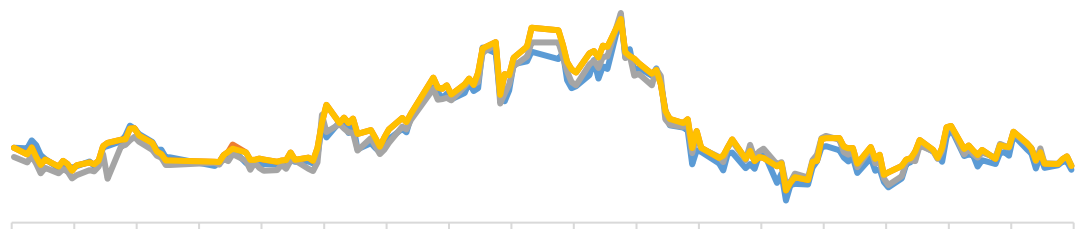

TC

1-7

+7.11% 7

102.8

+11.05%

SMM

[Dark blue header bar]

[Dark blue header bar]

— —
— —

— —

[Dark blue header bar]

—
—

[Redacted Title]

— Green — Dark Blue — Red

[Redacted Title]

— Dark Blue — Light Green — Red

[Redacted Title]

— Light Blue — Orange — Grey — Green — Dark Blue — Red

[Redacted Title]

— Light Blue — Dark Blue — Green — Red

Blue header bar

Blue header bar

Legend for top-left chart: Blue line, Yellow line, Green line, and a grey line.