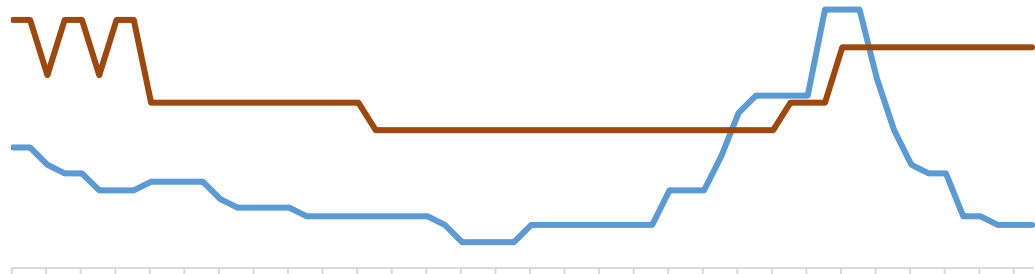

TC

1-7

+7.11% 7

102.8

+11.05%

SMM

[Dark blue header bar]

[Dark blue header bar]

— —
— —

— —

[Dark blue header bar]

—
—

[Redacted Title]

— Green — Dark Blue — Red

[Redacted Title]

— Dark Blue — Light Green — Red

[Redacted Title]

— Light Blue — Orange — Grey — Green — Dark Blue — Red

[Redacted Title]

— Light Blue — Dark Blue — Green — Red

Blue header bar

Blue header bar

Legend for top-left chart: Blue line, Yellow line, Green line, and a grey line.