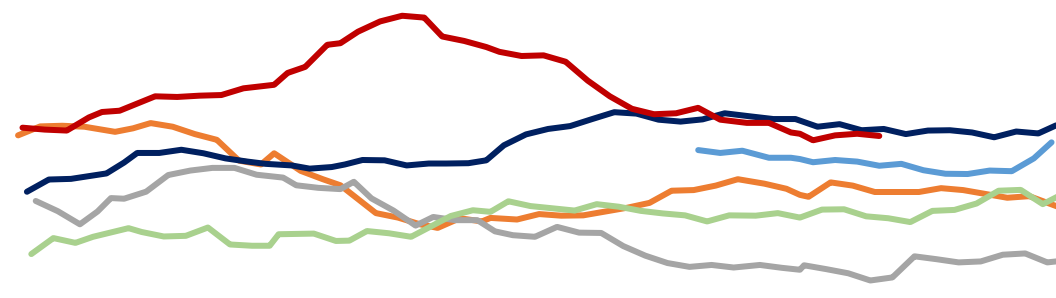

2023

Legend for line chart: Blue, Green, Orange, Grey, Red

Legend for line chart: Blue, Orange, Grey, Red

SMM Mysteel

- ✓
- ✓
- ✓

2022

✓

✓

:

:

LME

LME

SHFE

LME+SHFE

LME

LME