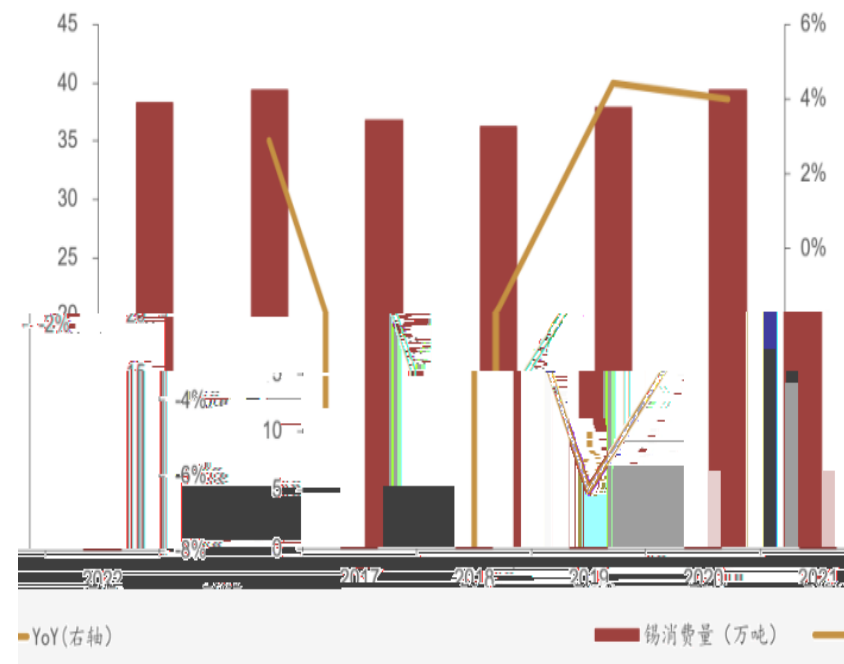

2023

Legend for line chart: Blue, Green, Orange, Grey, Red

Legend for line chart: Blue, Orange, Grey, Red

SMM Mysteel

- ✓
- ✓
- ✓

2022

✓

✓

:

:

LME

LME

SHFE

LME+SHFE

LME

LME