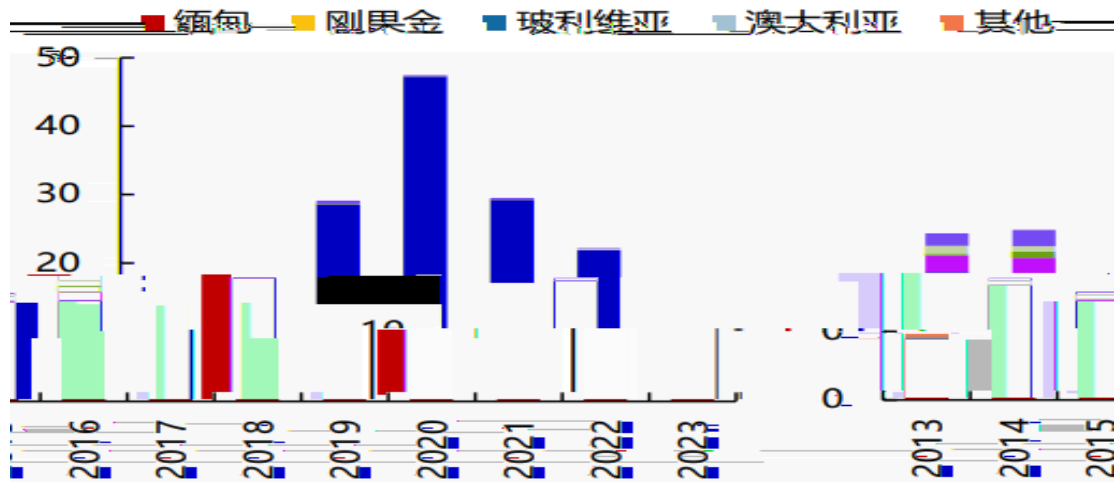

2023

2023

2023

2023

Legend for line chart: Blue, Green, Orange, Grey, Red

Legend for line chart: Blue, Orange, Grey, Red