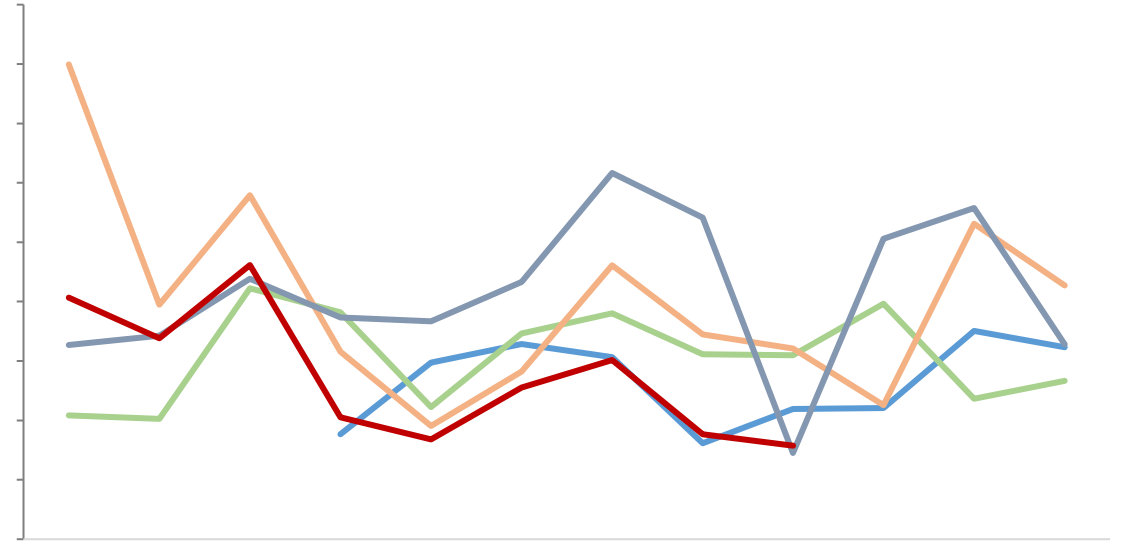

30

2022

✓

✓

✓

2023

2023

2023

2023

Legend for line chart: Blue, Green, Orange, Grey, Red

Legend for line chart: Blue, Orange, Grey, Red

SMM Mysteel

- ✓
- ✓
- ✓

2022

✓

✓