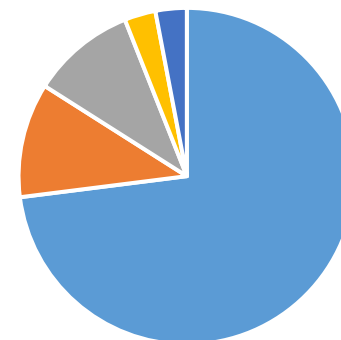

2023

2023

2023

2023

Legend for line chart: Blue, Green, Orange, Grey, Red

Legend for line chart: Blue, Orange, Grey, Red