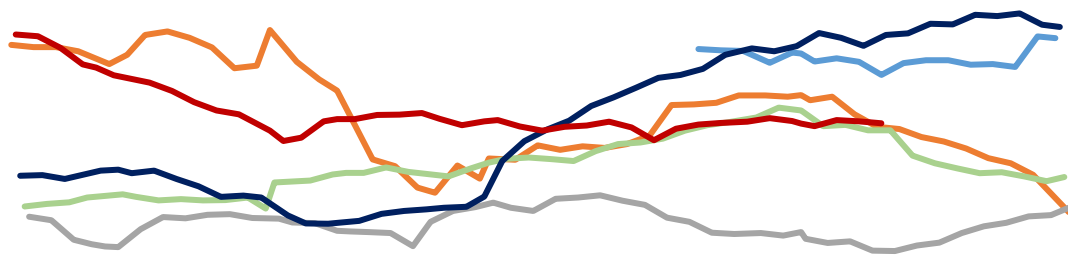

2023

Legend for line chart: Blue, Green, Orange, Grey, Red

Legend for line chart: Blue, Orange, Grey, Red

SMM Mysteel

- ✓
- ✓
- ✓

2022

✓

✓

:

:

LME

LME

SHFE

LME+SHFE

LME

LME