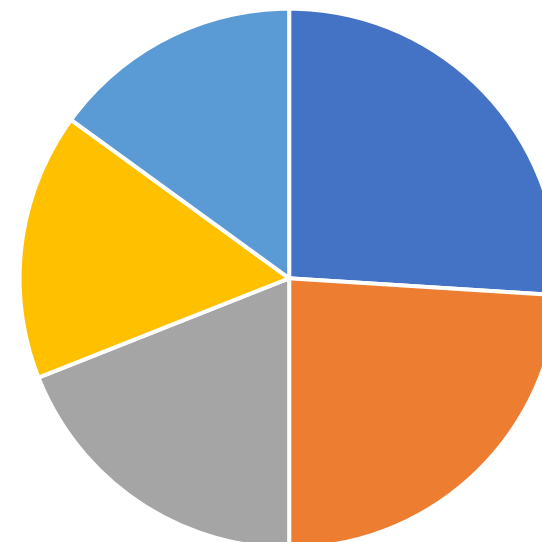

2023

Legend for line chart: Blue, Green, Orange, Grey, Red

Legend for line chart: Blue, Orange, Grey, Red

SMM Mysteel

- ✓
- ✓
- ✓

2022

✓

✓

:

:

LME

LME

SHFE

LME+SHFE

LME

LME