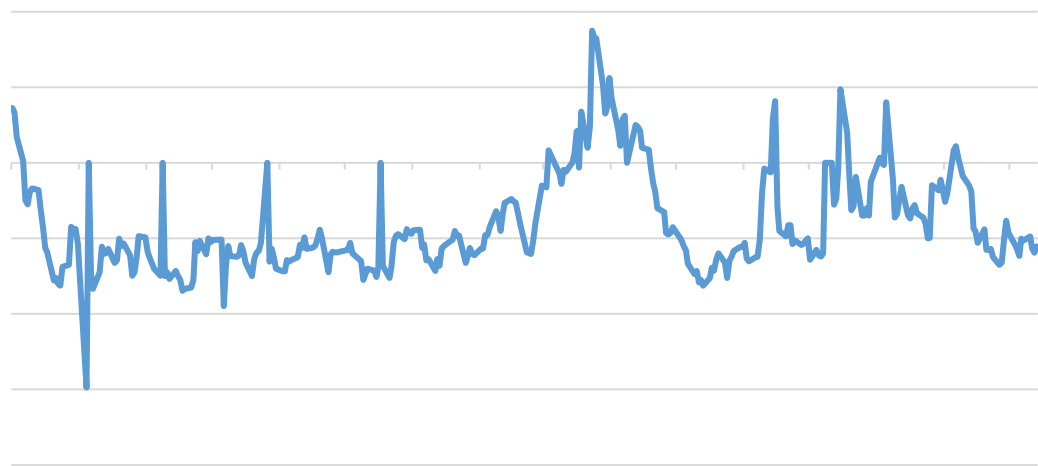

2023

Legend for line chart: Blue, Green, Orange, Grey, Red

Legend for line chart: Blue, Orange, Grey, Red

SMM Mysteel

- ✓
- ✓
- ✓

2022

✓

✓

:

:

LME

LME

SHFE

LME+SHFE

LME

LME