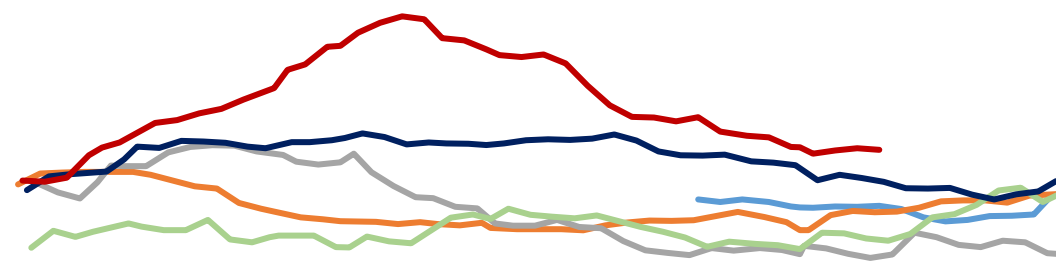

2023

Legend for line chart: Blue, Green, Orange, Grey, Red

Legend for line chart: Blue, Orange, Grey, Red

SMM Mysteel

- ✓
- ✓
- ✓

2022

✓

✓

:

:

LME

LME

SHFE

LME+SHFE

LME

LME