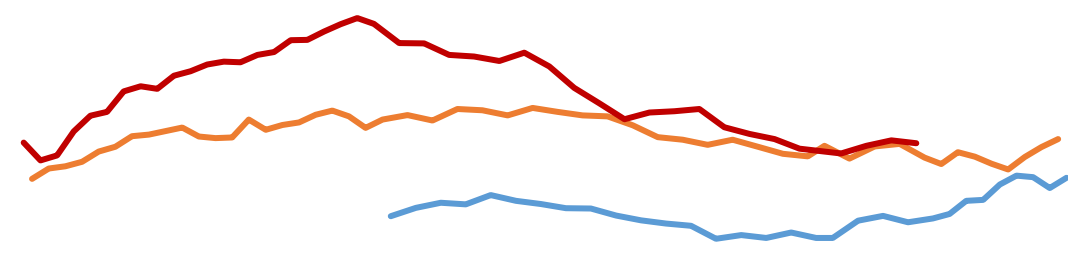

2023

Legend for line chart: Blue, Green, Orange, Grey, Red

Legend for line chart: Blue, Orange, Grey, Red

SMM Mysteel

- ✓
- ✓
- ✓

2022

✓

✓

:

:

LME

LME

SHFE

LME+SHFE

LME

LME