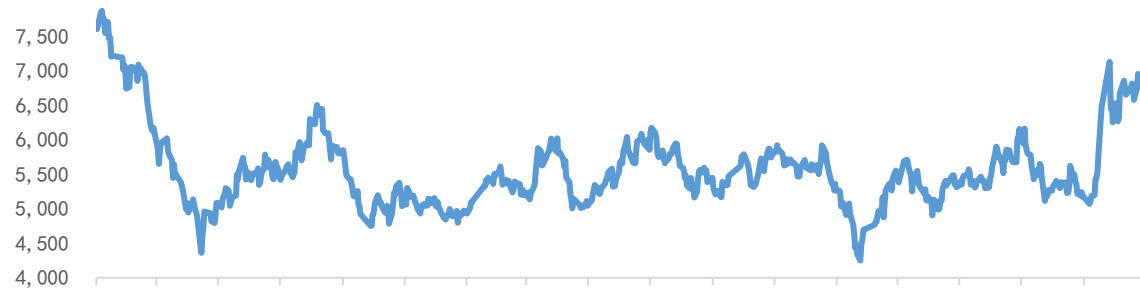

2023

Legend for line chart: Blue, Green, Orange, Grey, Red

Legend for line chart: Blue, Orange, Grey, Red

SMM Mysteel

- ✓
- ✓
- ✓

2022

✓

✓

:

:

LME

LME

SHFE

LME+SHFE

LME

LME