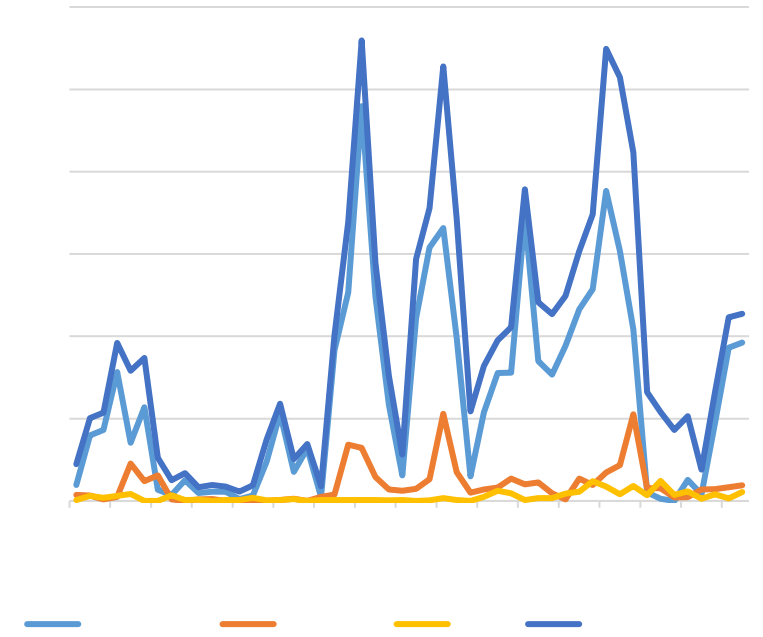

2023

Legend for line chart: Blue, Green, Orange, Grey, Red

Legend for line chart: Blue, Orange, Grey, Red

SMM Mysteel

- ✓
- ✓
- ✓

2022

✓

✓