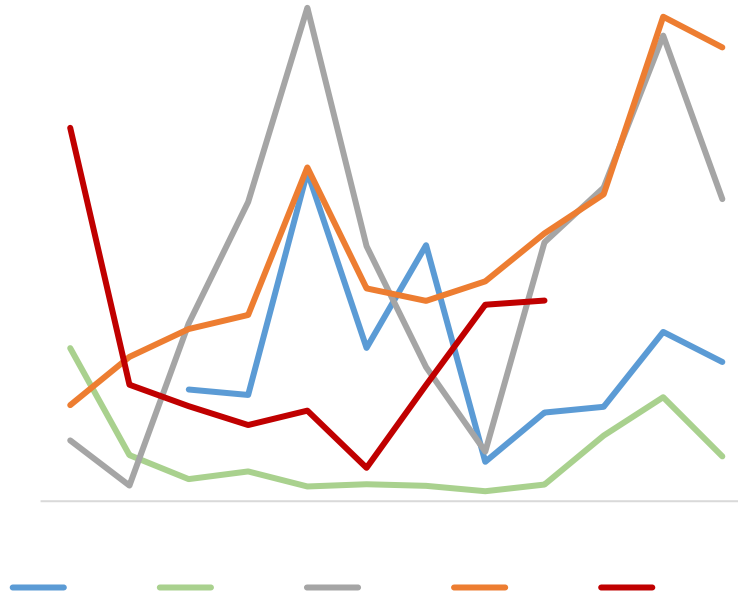

2023

Legend for line chart: Blue, Green, Orange, Grey, Red

Legend for line chart: Blue, Orange, Grey, Red

SMM Mysteel

- ✓
- ✓
- ✓

2022

✓

✓