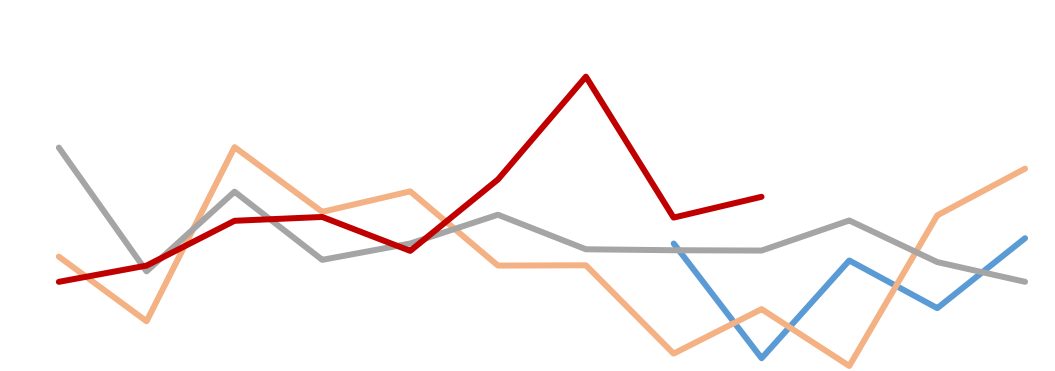

30

2022

✓

✓

✓

2023

2023

2023

2023

Legend for line chart: Blue, Green, Orange, Grey, Red

Legend for line chart: Blue, Orange, Grey, Red

SMM Mysteel

- ✓
- ✓
- ✓

2022

✓

✓