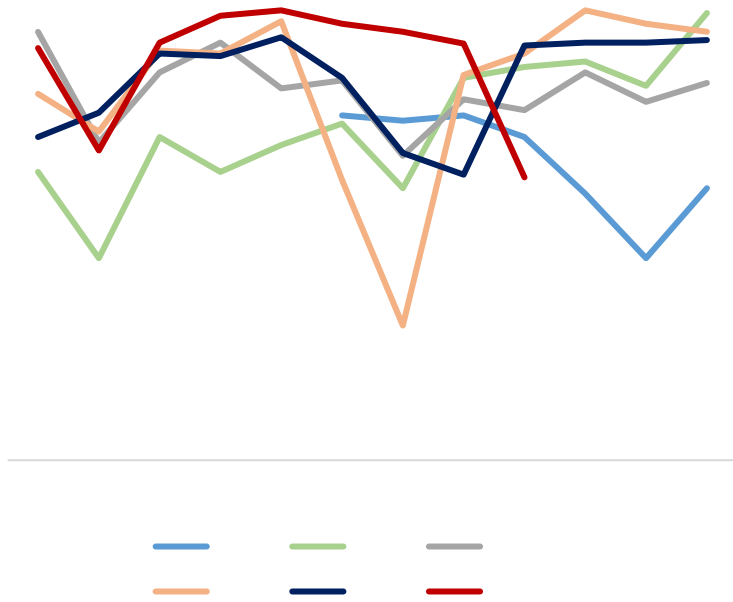

2023

Legend for line chart: Blue, Green, Orange, Grey, Red

Legend for line chart: Blue, Orange, Grey, Red

SMM Mysteel

- ✓
- ✓
- ✓

2022

✓

✓