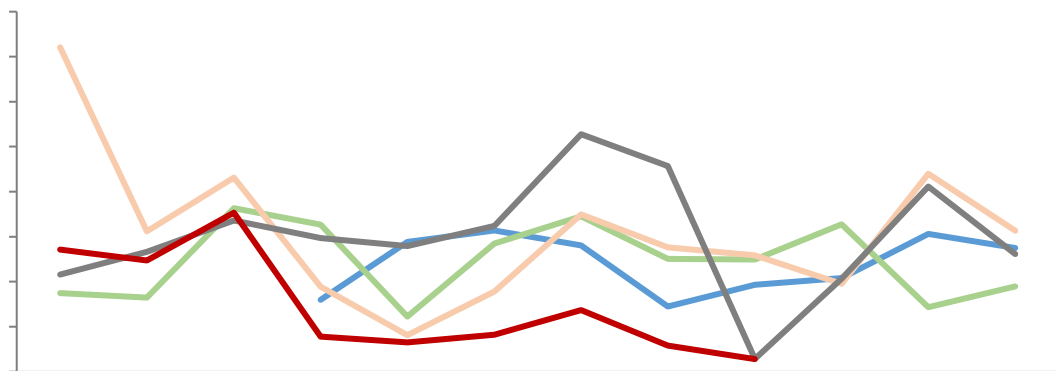

30

2022

✓

✓

✓

2023

2023

2023

2023

Legend for line chart: Blue, Green, Orange, Grey, Red

Legend for line chart: Blue, Orange, Grey, Red

SMM Mysteel

- ✓
- ✓
- ✓

2022

✓

✓