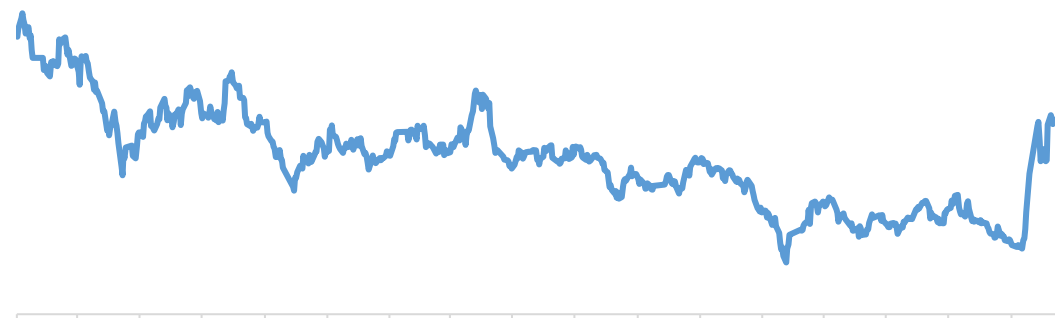

2023

Legend for line chart: Blue, Green, Orange, Grey, Red

Legend for line chart: Blue, Orange, Grey, Red

SMM Mysteel

- ✓
- ✓
- ✓

2022

✓

✓

:

:

LME

LME

SHFE

LME+SHFE

LME

LME