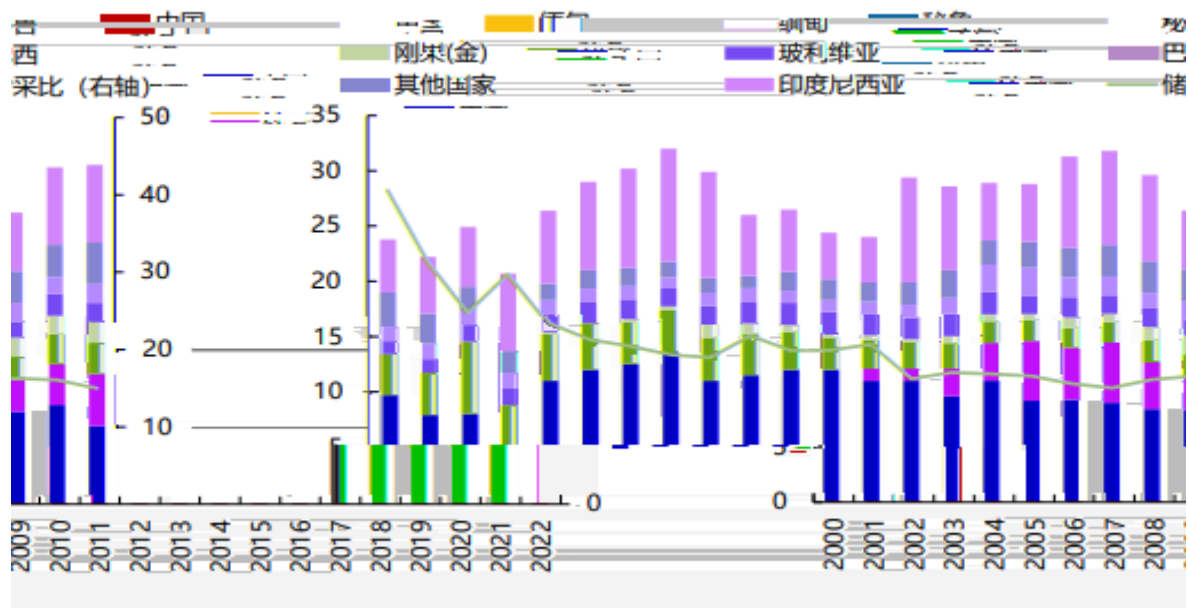

30

2022

✓

✓

✓

2023

2023

2023

2023

Legend for line chart: Blue, Green, Orange, Grey, Red

Legend for line chart: Blue, Orange, Grey, Red

SMM Mysteel

- ✓
- ✓
- ✓

2022

✓

✓