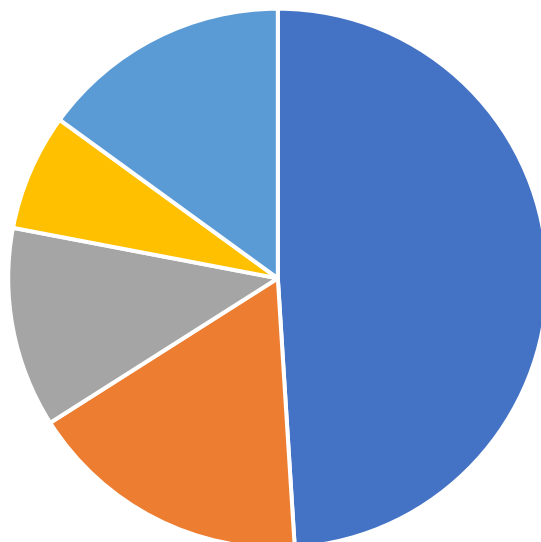

2023

Legend for line chart: Blue, Green, Orange, Grey, Red

Legend for line chart: Blue, Orange, Grey, Red

SMM Mysteel

- ✓
- ✓
- ✓

2022

✓

✓

:

:

LME

LME

SHFE

LME+SHFE

LME

LME